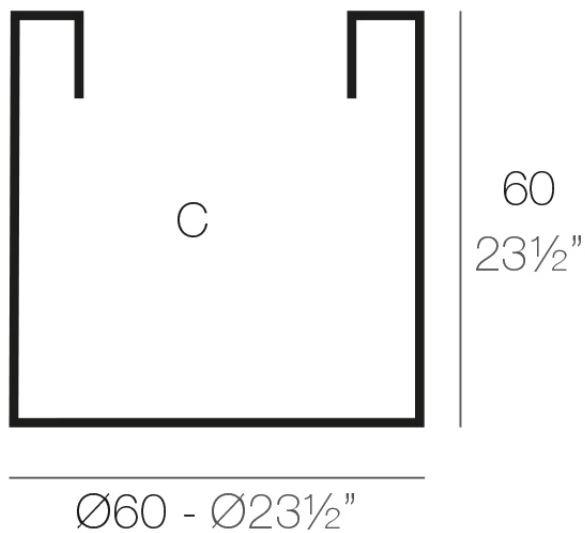

Info

Description

Pot made of polyethylene resin by rotational moulding. 100% Recyclable. Item suitable for indoor and outdoor use. Available in different finishes.

Weight: 6.3 Kg

CILINDRO Ø60

CYLINDER Ø23½"

C = 170 L 50 qt

C = 45 gal x 23½"