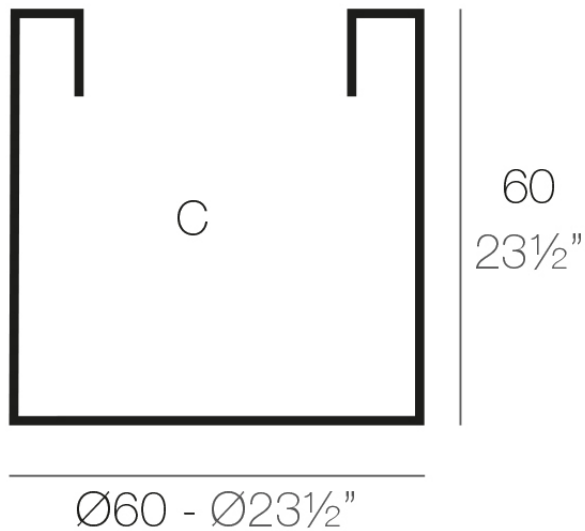

Info

Description

Pot made of polyethylene resin by rotational moulding. 100% Recyclable. Item suitable for indoor and outdoor use. Available in different finishes.

Weight: 6.3 Kg

CILINDRO Ø60

CYLINDER Ø23½"

C = 170 L 45 gal

C = 45 gal x 23½"

Finishes

finishes

SIMPLE

Ref. 40360

white 2001

ecru 2003