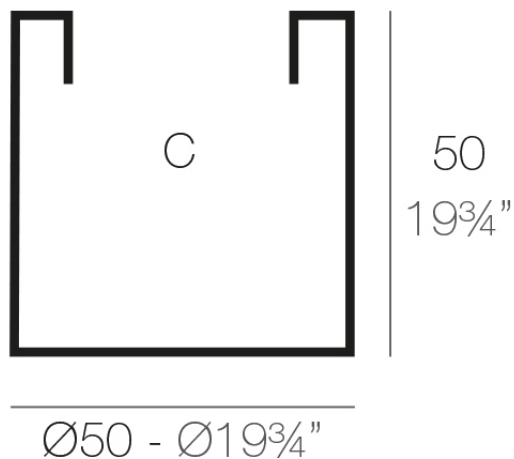

Info

Description

Pot made of polyethylene resin by rotational moulding. 100% Recyclable. Item suitable for indoor and outdoor use. Available in different finishes.

Weight: 3.8 Kg

CILINDRO Ø50
CYLINDER Ø19³/₄"

C = 100 L 50 cm
C = 36¹/₂ gal 19³/₄"

Finishes

finishes

SIMPLE
Ref. 40350

white 2001

ecru 2003

tortora 2004

cream 2017