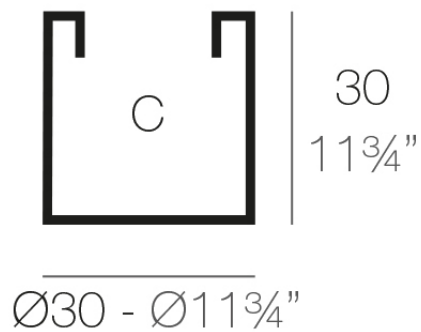

### Description

Pot made of polyethylene resin by rotational moulding. 100% Recyclable. Item suitable for indoor and outdoor use. Available in different finishes.

Weight: 1.2 Kg

CILINDRO Ø30 C = 20 L x 30 cm  
CYLINDER Ø11<sup>3</sup>/<sub>4</sub>" C = 5½ gal 11<sup>3</sup>/<sub>4</sub>"