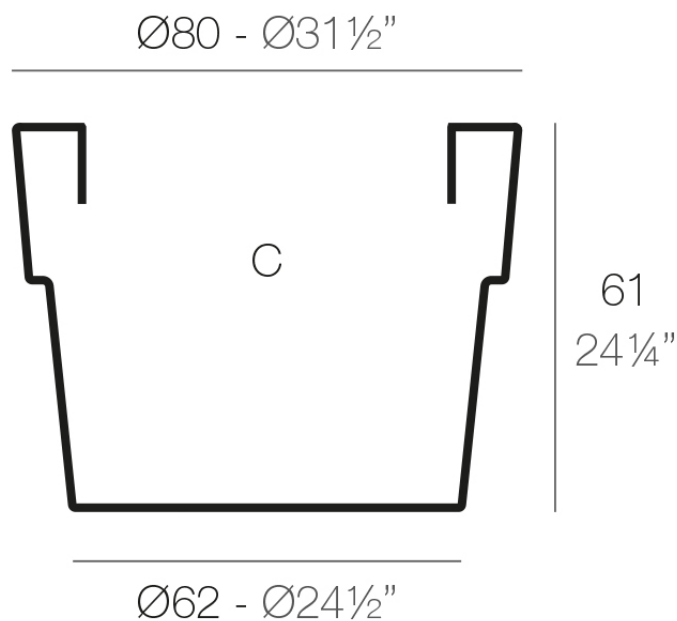

### Description

Pot made of polyethylene resin by rotational moulding. 100% Recyclable. Item suitable for indoor and outdoor use. Available in different finishes.

Weight: 8.5 Kg

VASO  $\text{Ø}80$  cm

C = 230 L

VASO  $\text{Ø}31\frac{1}{2}"$

C =  $60\frac{3}{4}$  gal