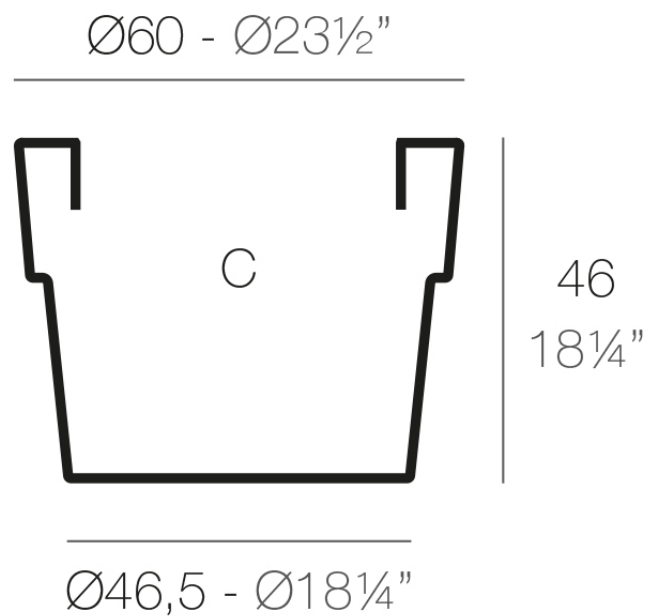

Info

Description

Pot made of polyethylene resin by rotational moulding. 100% Recyclable. Item suitable for indoor and outdoor use. Available in different finishes.

Weight: 2.1 Kg

VASO $\text{Ø}60$ cm

C = 100 L

VASO $\text{Ø}23\frac{1}{2}"$

C = $26\frac{1}{2}$ gal

Finishes

finishes

SIMPLE

Ref. 40260

white 2001

ecru 2003