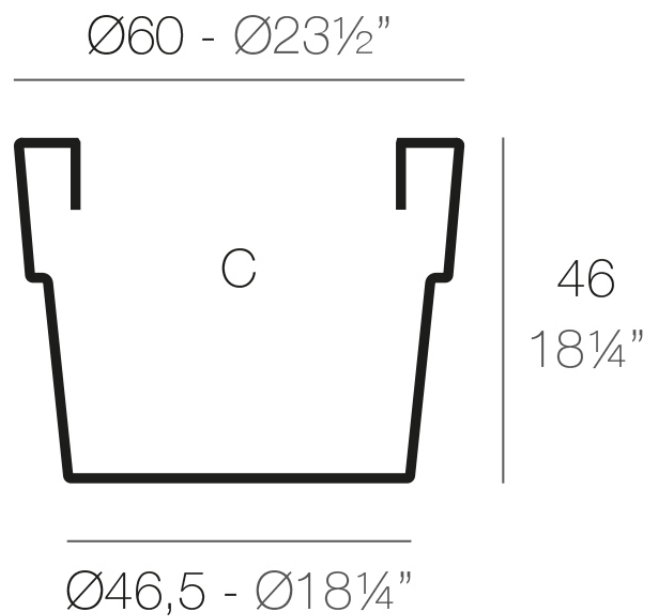

Info

Description

Pot made of polyethylene resin by rotational moulding. 100% Recyclable. Item suitable for indoor and outdoor use. Available in different finishes.

Weight: 2.1 Kg

VASO $\text{Ø}60$ cm

C = 100 L

VASO $\text{Ø}23\frac{1}{2}"$

C = $26\frac{1}{2}$ gal

Finishes

finishes

SIMPLE
Ref. 40260

crema

purjai red

notte blue