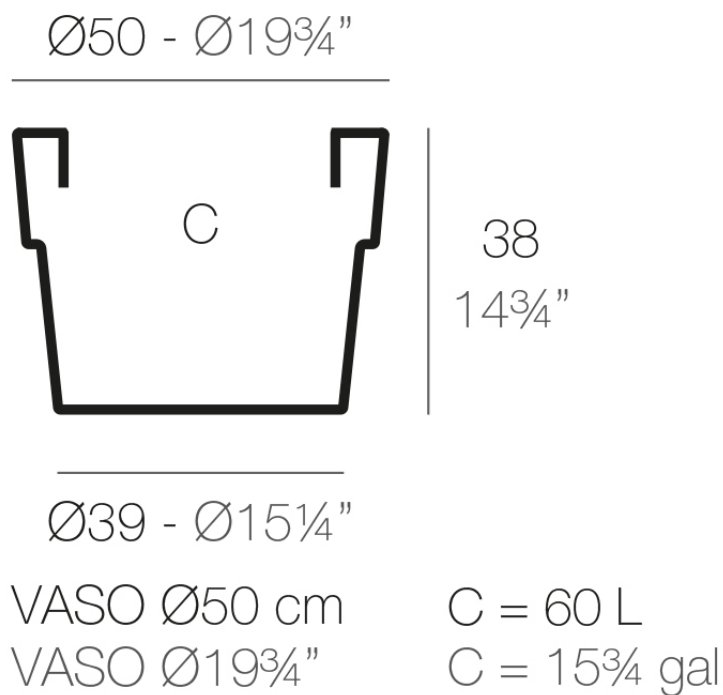

Info

Description

Pot made of polyethylene resin by rotational moulding. 100% Recyclable. Item suitable for indoor and outdoor use. Available in different finishes.

Weight: 1.3 Kg

Finishes

finishes

SIMPLE Ref. 40250