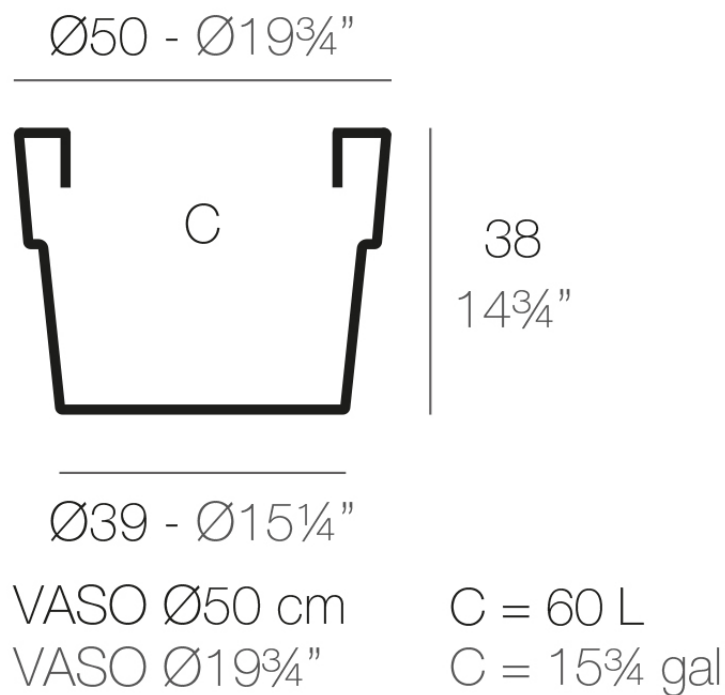

### Description

Pot made of polyethylene resin by rotational moulding. 100% Recyclable. Item suitable for indoor and outdoor use. Available in different finishes.

Weight: 1.3 Kg