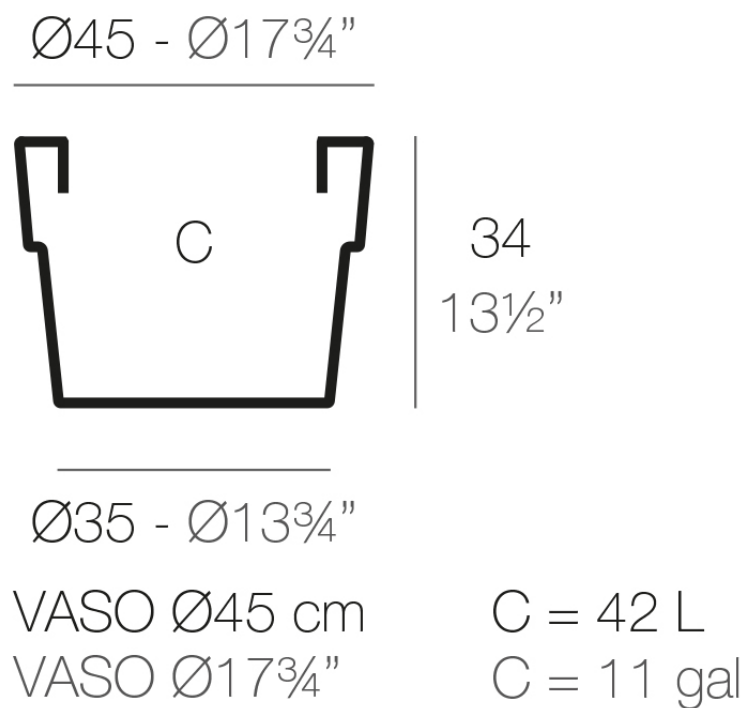

### Description

Pot made of polyethylene resin by rotational moulding. 100% Recyclable. Item suitable for indoor and outdoor use. Available in different finishes.

Weight: 0.5 Kg