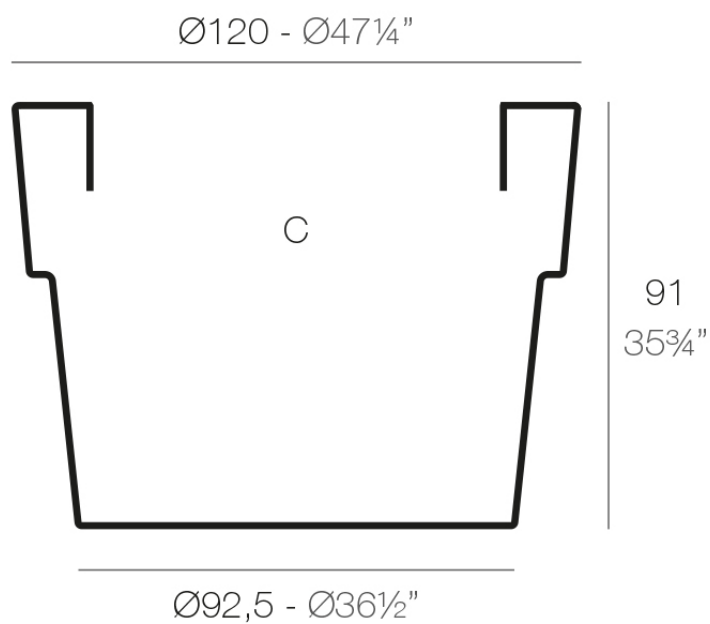

Info

Description

Pot made of polyethylene resin by rotational moulding. 100% Recyclable. Item suitable for indoor and outdoor use. Available in different finishes.

Weight: 22 Kg

VASO $\text{Ø}120$ cm C = 800 L
VASO $\text{Ø}47\frac{1}{4}"$ C = 211 $\frac{1}{4}$ gal