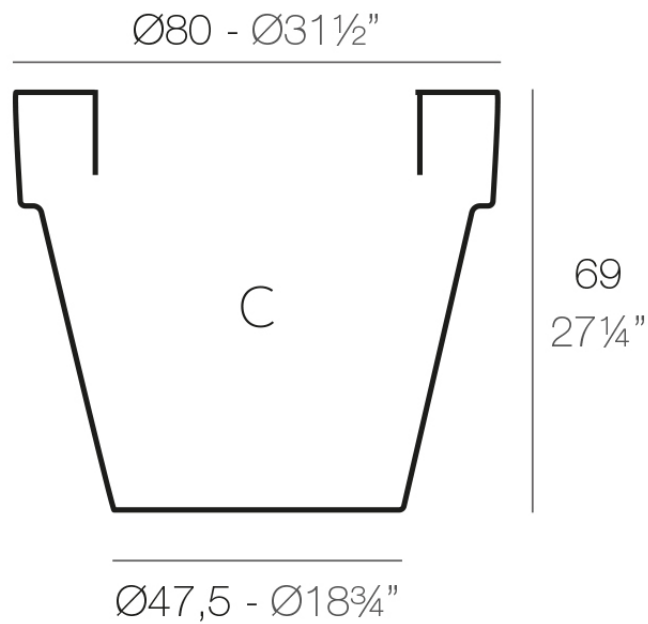

Info

Description

Pot made of polyethylene resin by rotational moulding. 100% Recyclable. Item suitable for indoor and outdoor use. Available in different finishes.

Weight: 8 Kg

MACETA $\text{Ø}80$

MACETA $\text{Ø}31\frac{1}{2}"$

C = 220 L

C = 58 gal

Finishes

finishes

SIMPLE

Ref. 40180

white 2001

ecru 2003