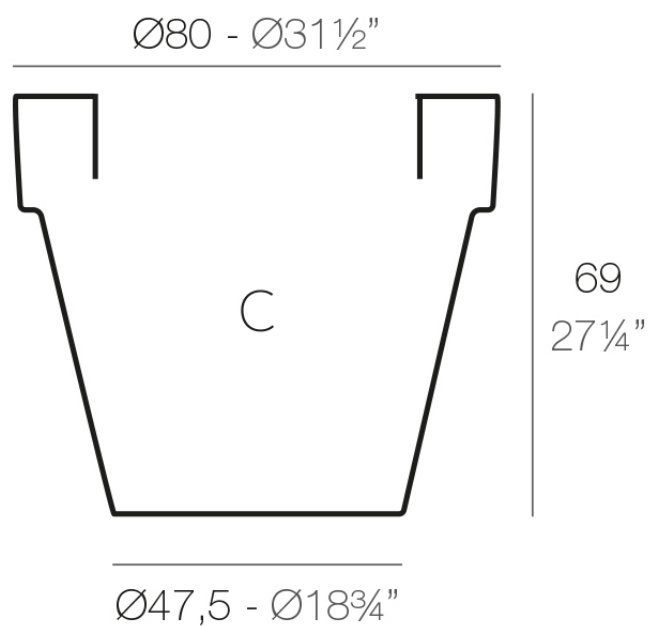

Info

Description

Pot made of polyethylene resin by rotational moulding. 100% Recyclable. Item suitable for indoor and outdoor use. Available in different finishes.

Weight: 8 Kg

MACETA Ø80

MACETA Ø31½"

C = 220 L

C = 58 gal

Finishes

finishes

SIMPLE Ref. 40180

white 2001

ecru 2003

tortora 2004

cream 2017