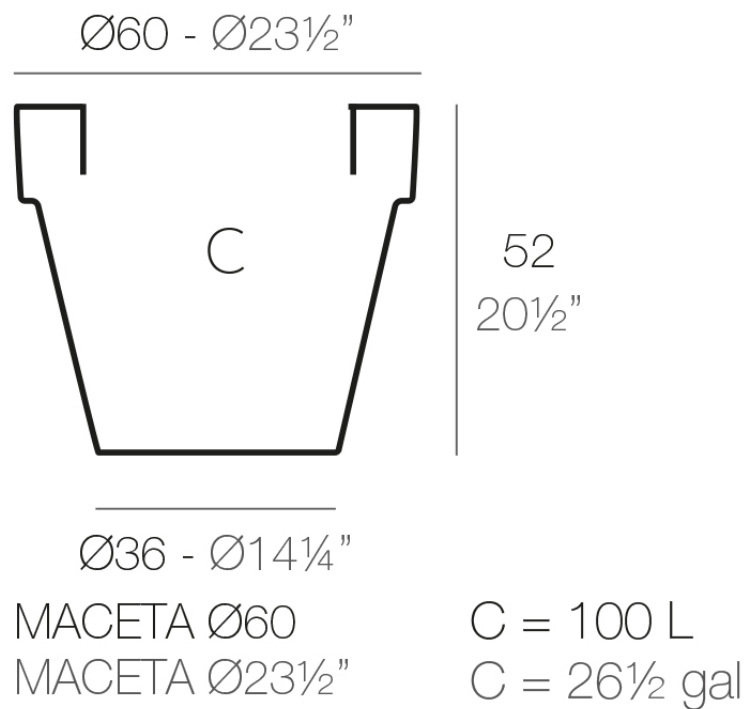

Info

Description

Pot made of polyethylene resin by rotational moulding. 100% Recyclable. Item suitable for indoor and outdoor use. Available in different finishes.

Weight: 2 Kg

Finishes

finishes

SIMPLE

Ref. 40160