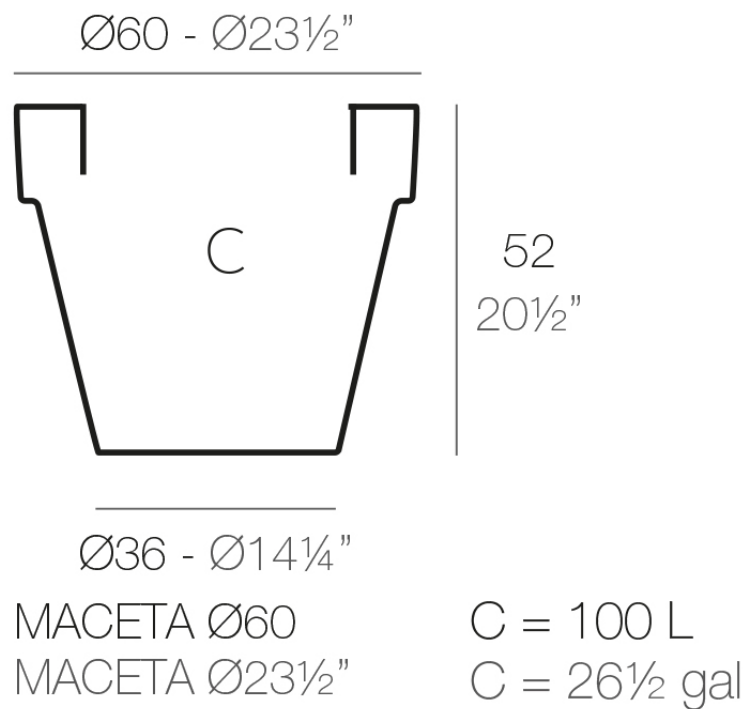

Info

Description

Pot made of polyethylene resin by rotational moulding. 100% Recyclable. Item suitable for indoor and outdoor use. Available in different finishes.

Weight: 2 Kg