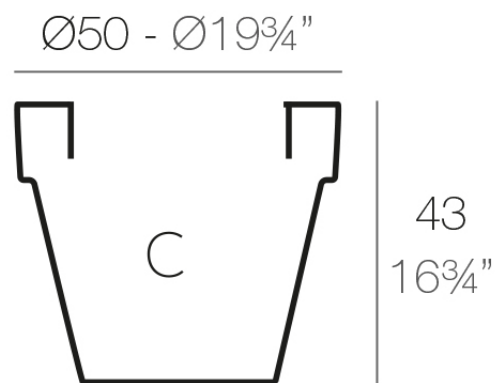

Info

Description

Pot made of polyethylene resin by rotational moulding. 100% Recyclable. Item suitable for indoor and outdoor use. Available in different finishes.

Weight: 1.3 Kg

$\text{Ø}30 - \text{Ø}11\frac{3}{4}"$
MACETA $\text{Ø}50$
MACETA $\text{Ø}19\frac{3}{4}"$

C = 55 L
C = 14½ gal

Finishes

finishes

SIMPLE Ref. 40150

white 2001

ecru 2003

tortora 2004

cream 2017