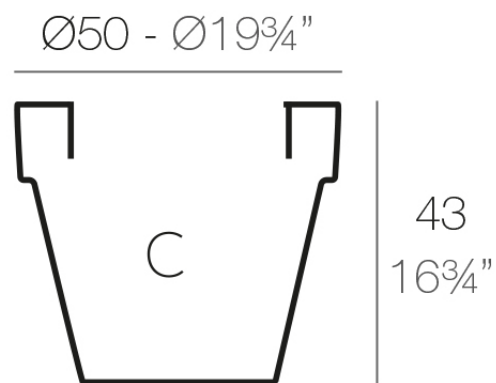

Info

Description

Pot made of polyethylene resin by rotational moulding. 100% Recyclable. Item suitable for indoor and outdoor use. Available in different finishes.

Weight: 1.3 Kg

$\text{Ø}30 - \text{Ø}11\frac{3}{4}"$
MACETA $\text{Ø}50$
MACETA $\text{Ø}19\frac{3}{4}"$

C = 55 L
C = $14\frac{1}{2}$ gal

Finishes

finishes

SIMPLE
Ref. 40150

ice

notte blue

crema

green