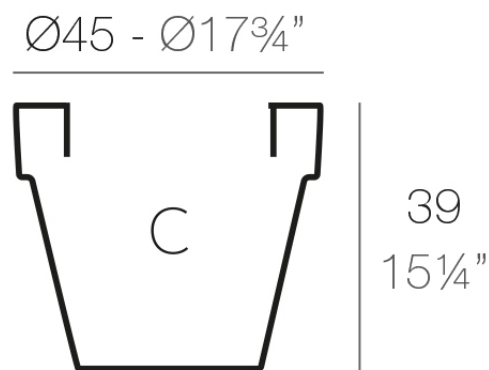

Info

Description

Pot made of polyethylene resin by rotational moulding. 100% Recyclable. Item suitable for indoor and outdoor use. Available in different finishes.

Weight: 0.5 Kg

$\text{Ø}27 - \text{Ø}10\frac{3}{4}"$

MACETA $\text{Ø}45$

MACETA $\text{Ø}17\frac{3}{4}"$

C = 40 L

C = $10\frac{1}{2}$ gal

Finishes

finishes

SIMPLE Ref. 40145

white 2001