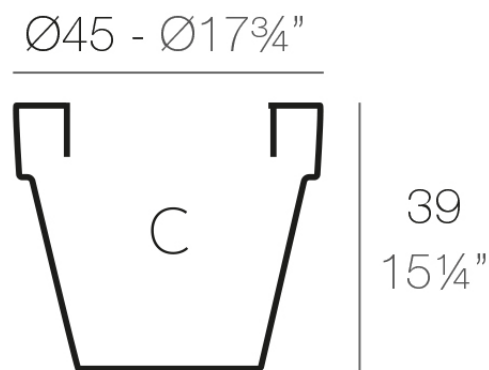

Info

Description

Pot made of polyethylene resin by rotational moulding. 100% Recyclable. Item suitable for indoor and outdoor use. Available in different finishes.

Weight: 0.5 Kg

$\text{Ø}27 - \text{Ø}10\frac{3}{4}"$

MACETA $\text{Ø}45$

MACETA $\text{Ø}17\frac{3}{4}"$

C = 40 L

C = $10\frac{1}{2}$ gal

Finishes

finishes

SIMPLE
Ref. 40145

notte blue