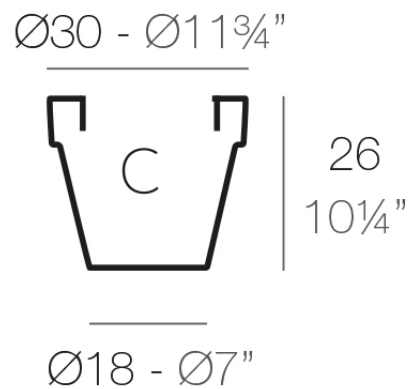

Info

Description

Pot made of polyethylene resin by rotational moulding. 100% Recyclable. Item suitable for indoor and outdoor use. Available in different finishes.

Weight: 0.6 Kg

MACETA $\text{Ø}30$

C = 12 L

MACETA $\text{Ø}11\frac{3}{4}"$

C = $3\frac{1}{4}$ gal

Finishes

finishes

SIMPLE

Ref. 40130

white 2001

ecru 2003