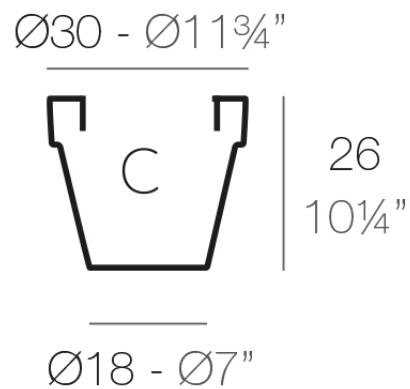

Info

Description

Pot made of polyethylene resin by rotational moulding. 100% Recyclable. Item suitable for indoor and outdoor use. Available in different finishes.

Weight: 0.6 Kg

MACETA Ø30

C = 12 L

MACETA Ø11 $\frac{3}{4}"$