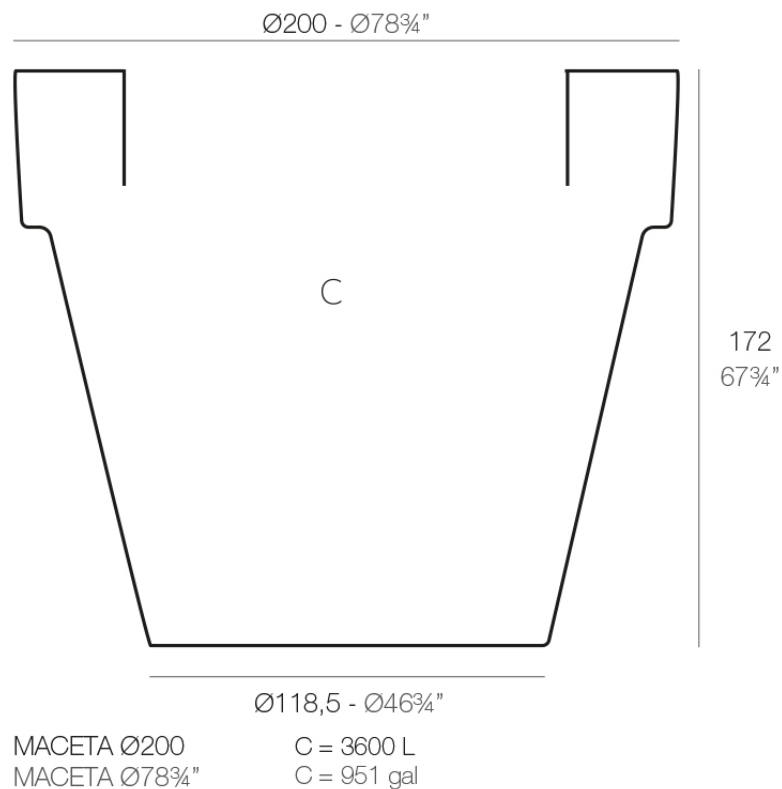

Info

Description

Pot made of polyethylene resin by rotational moulding. 100% Recyclable. Item suitable for indoor and outdoor use. Available in different finishes.

Weight: 120 Kg

Finishes

finishes

SIMPLE Ref. 40120