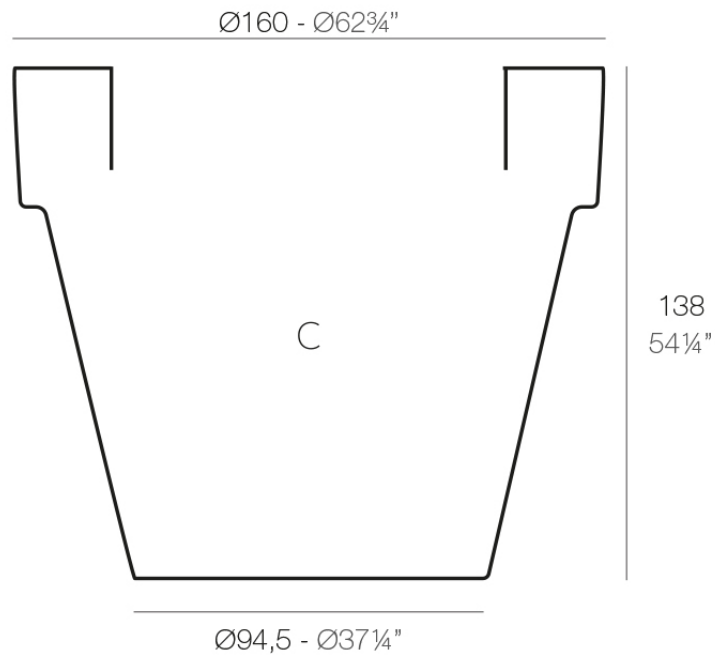

Info

Description

Pot made of polyethylene resin by rotational moulding. 100% Recyclable. Item suitable for indoor and outdoor use. Available in different finishes.

Weight: 60 Kg

MACETA $\text{Ø}160$	C = 1800 L
MACETA $\text{Ø}62\frac{3}{4}"$	C = 475 $\frac{1}{2}$ gal