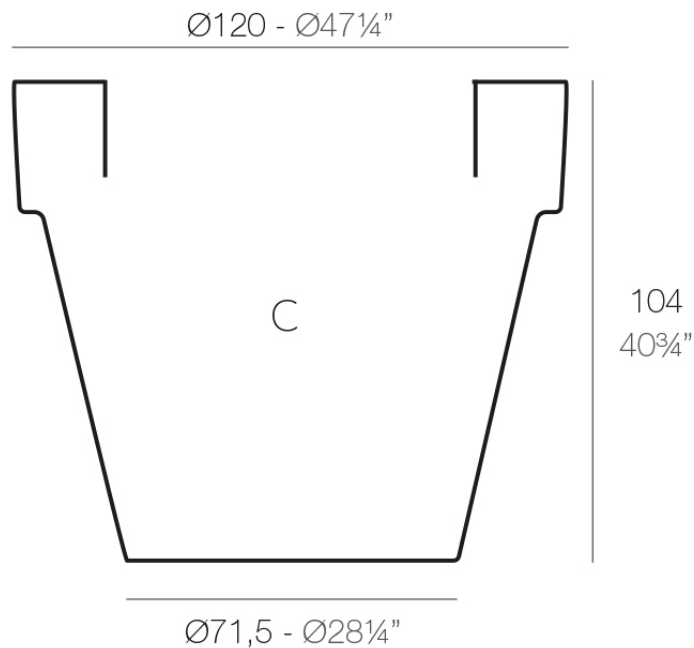

Info

Description

Pot made of polyethylene resin by rotational moulding. 100% Recyclable. Item suitable for indoor and outdoor use. Available in different finishes.

Weight: 22 Kg

MACETA $\text{Ø}120$
MACETA $\text{Ø}47\frac{1}{4}"$

C = 800 L
C = 211 $\frac{1}{4}$ gal

Finishes

finishes

SIMPLE

Ref. 40112

white 2001

ecru 2003

tortora 2004