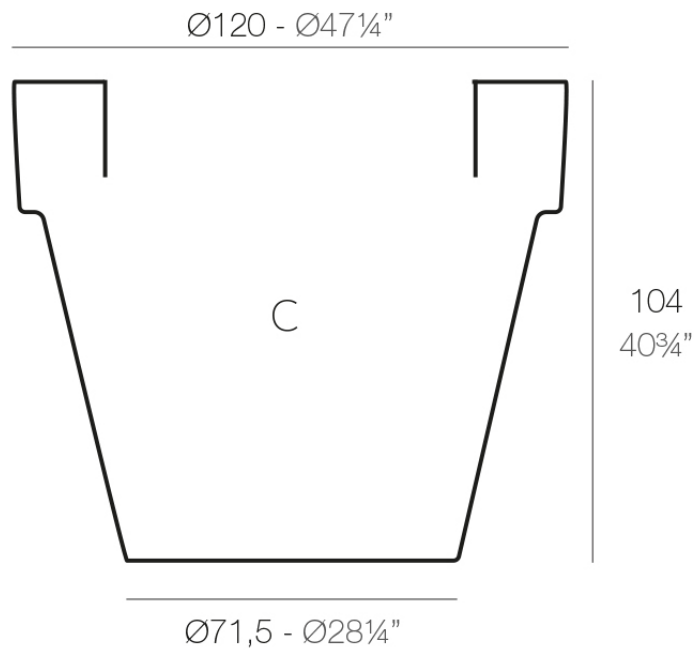

Info

Description

Pot made of polyethylene resin by rotational moulding. 100% Recyclable. Item suitable for indoor and outdoor use. Available in different finishes.

Weight: 22 Kg

MACETA $\text{Ø}120$
MACETA $\text{Ø}47\frac{1}{4}"$

C = 800 L
C = 211 $\frac{1}{4}$ gal

Finishes

finishes

SIMPLE Ref. 40112

white 2001

ecru 2003

tortora 2004

cream 2017