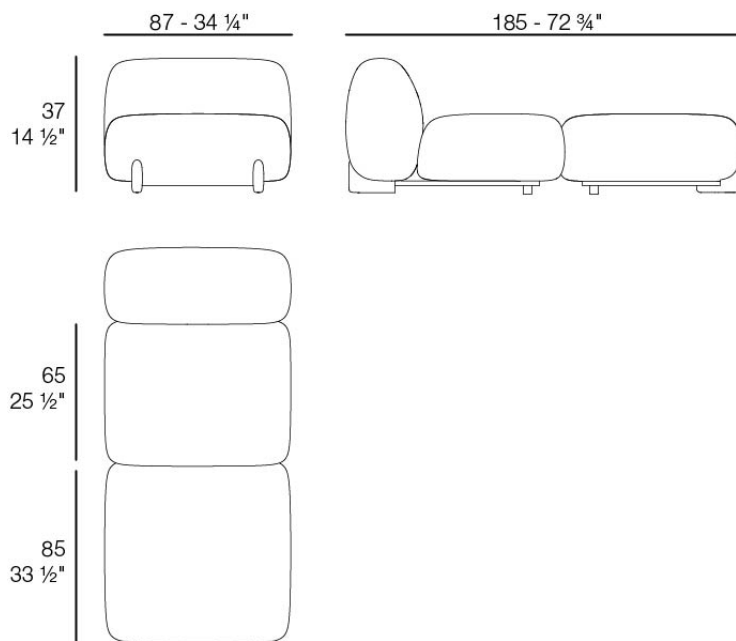

Peso: 33 Kg

MILOS Divan  
MILOS Divan  
Ref. 70030