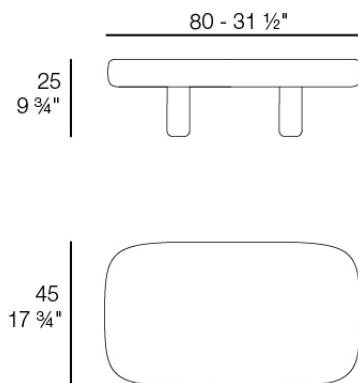

MILOS Mesa Centro 80 x 45  
MILOS Low Table 31 1/2 x 17 3/4"  
Ref. 70018