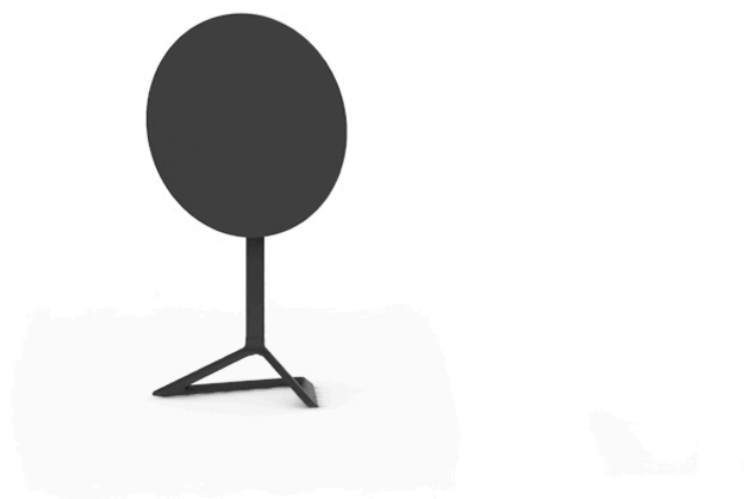

Delta pie mesa h:73cm

by Jorge Pensi

The Delta furniture design collection, designed by Jorge Pensi for Vondom. Is made to fit in with exterior or interior contemporary spaces.

Info

Description

Tubo de aluminio extrusionado con base de fundición de aluminio pintado con pintura epoxi al horno. Apto para uso interior y exterior. No incluye tablero.

Weight: 0.86 Kg

BASE - BASE

fixed top / fijo ref: 66007

collapsable top / abatible ref: 66007T

fixed for glass / fijo para vidrio ref: 66007V

DELTA BASE MESA Ø62 H73

DELTA TABLE BASE Ø24 1/2" H28 3/4"

TABLE TOPS OPTIONS - OPCIONES SOBRES

Finishes

acabados

BASE ALUMINIO

Ref. 66007V

white

smoked

ecru

tortora