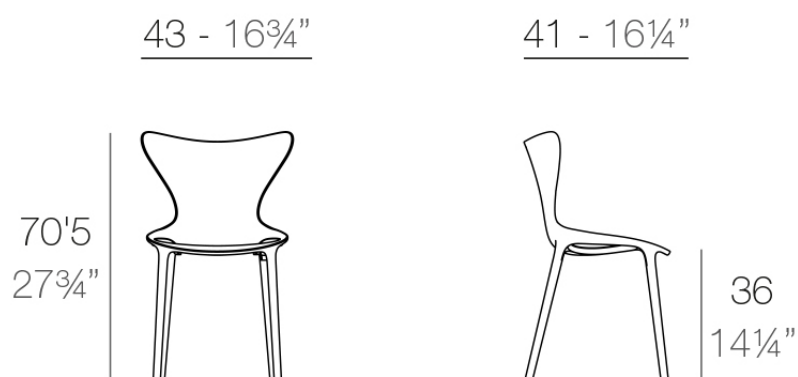

Love mini silla

by Eugeni Quitllet

The Love collection, designed by Eugeni Quitllet, embodies the most universal and profound feeling: love. Inspired by love's ability to transform and beautify everything it touches, this collection of chairs seeks to capture that essence in each design. With soft and elegant lines, Love is ideal for spaces that seek to express a refined and welcoming style.

Info

Description

Fabricado en polipropileno por inyección con gas y reforzado con fibra de vidrio. Apilable. Disponible en varios colores. Apto para uso interior y exterior.

Weight: 2.44 Kg

LOVE Silla mini
LOVE Chair mini