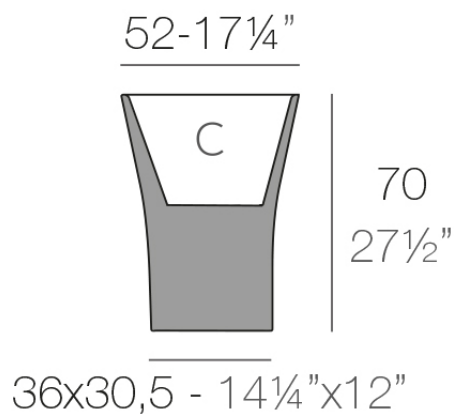

Info

Description

Macetero fabricado con resina de polietileno mediante moldeo rotacional con doble pared. 100% Reciclable. Apto para exterior e interior. Disponible en varios acabados.

Weight: 6 Kg

BONES Maceta 70
BONES Planter 70

C = 29 L
C = 7¾ gal