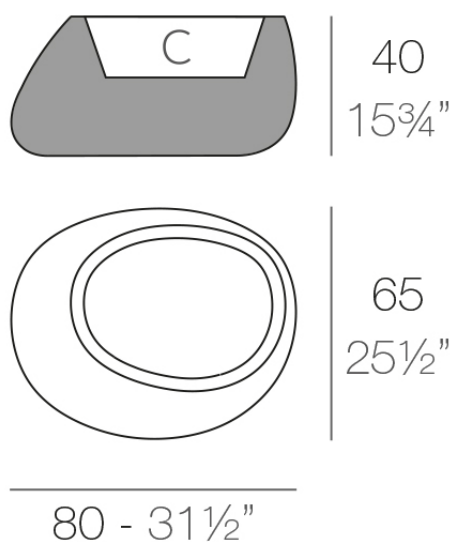

Info

Description

Macetero fabricado con resina de polietileno mediante moldeo rotacional con doble pared. 100% Reciclable. Apto para exterior e interior. Disponible en varios acabados.

Weight: 8 Kg

STONE Macetero 40
STONE Planter 40

C = 32 L
C = 8 1/2 gal