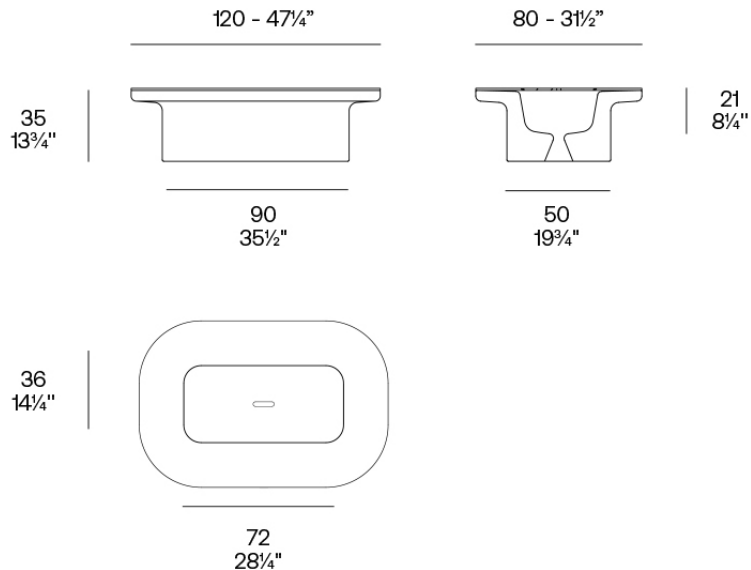

Info

Descripción

La mesa de café Luna, creada por Ramón Esteve, combina sostenibilidad y diseño innovador con su polietileno 100% reciclable y superficie de HPL personalizable.

Destaca un compartimento oculto que aporta funcionalidad discreta y elegante a cualquier espacio exterior.

Peso: 16 Kg

Luna. Mesa Almacenaje
Luna. Storage Table
54852