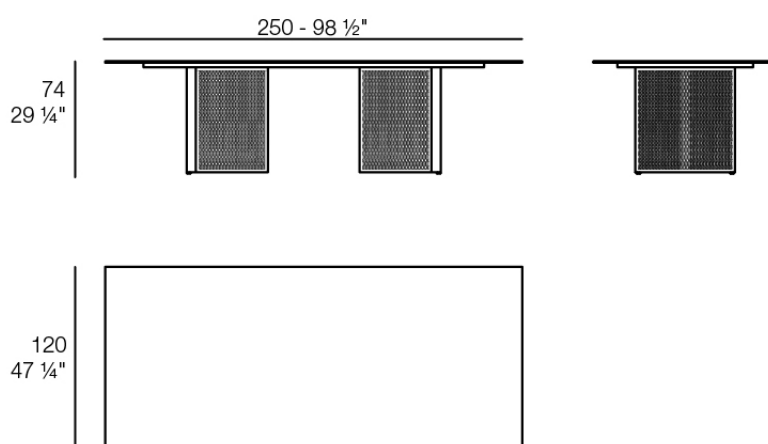

### Description

Weight: 68 Kg

THE FACTORY Mesa Comedor 250x120  
THE FACTORY Dining Table 98 1/2"x 47 1/4"