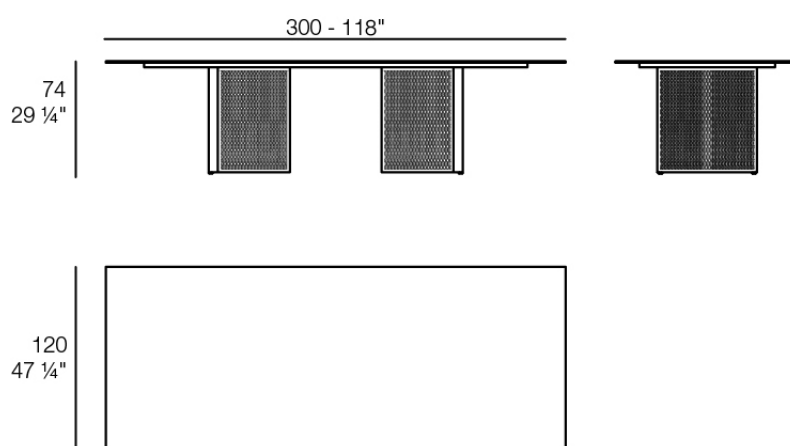

Info

Description

Weight: 75 Kg

THE FACTORY Mesa Comedor 300x120
THE FACTORY Dining Table 118"x 47 1/4"

Finishes

acabados

ALUMINIO

Ref. 54619

blue

gray

anthracite

black

Perfil de aluminio en acabado lacado.

tableros

HPL

Ref. VVAR03381