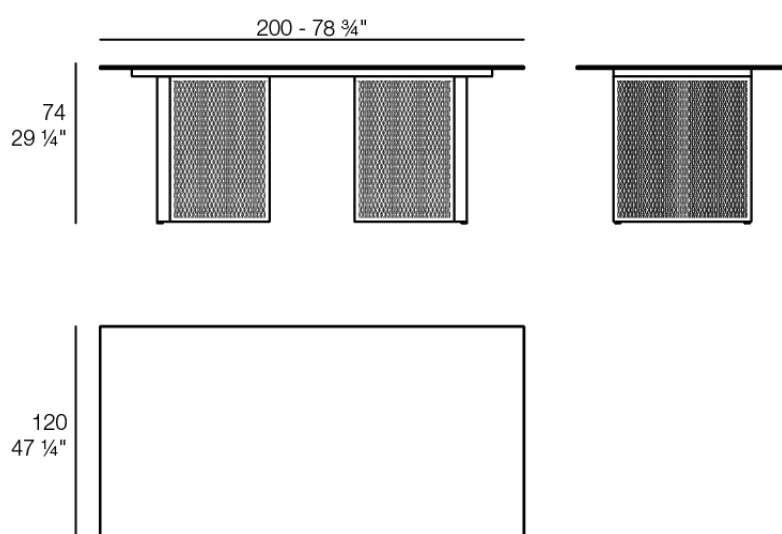

Info

Descripción

Peso: 56.8 Kg

THE FACTORY Mesa Comedor 200x120
THE FACTORY Dining Table 78 3/4"x 47 1/4"

Acabados

acabados

ALUMINIO

Ref. 54617