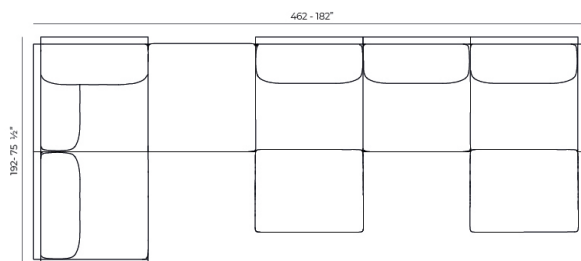

Combinations