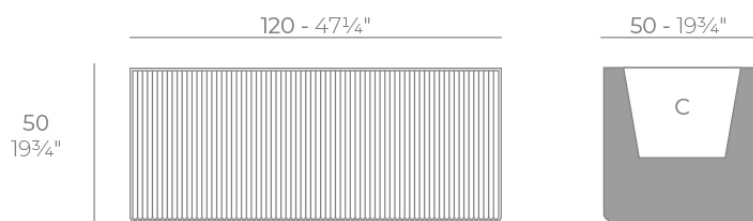

Info

Description

Weight: 21 Kg

GATSBY Jardinera
GATSBY Jardiniera
ref. 54434
C= 110x40x34 43¹/₄"x15³/₄"x13¹/₂"
118 L
31¹/₄Gal

Finishes

acabados

BASIC

Ref. 54434A