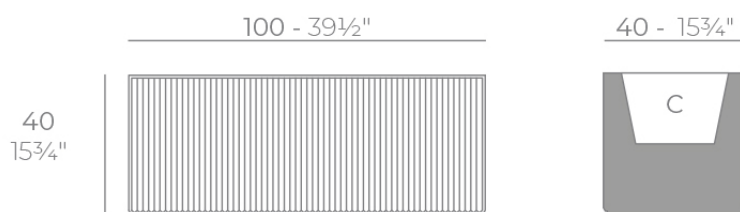

Info

Description

Weight: 13 Kg

GATSBY Jardinera
GATSBY Jardiniera
ref. 54433
C= 93x32x23 36 1/2"x12 1/2"x9"
55 L
14 1/2Gal

Finishes

acabados

BASIC

Ref. 54433A