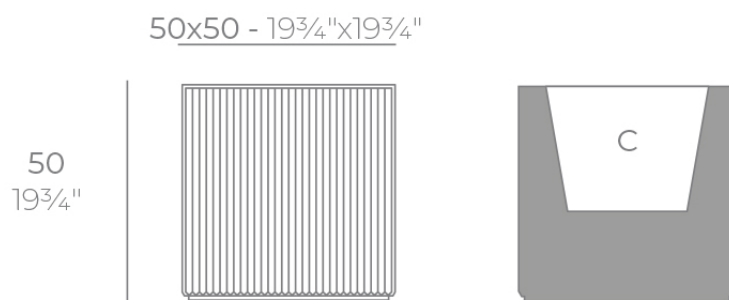

Info

Description

Weight: 9 Kg

GATSBY Cubo
GATSBY Cube
ref. 54429
C= 40x40x34 15³/₄"x15³/₄"x13¹/₂"
34 L
9Gal

Finishes

acabados

BASIC

Ref. 54429A