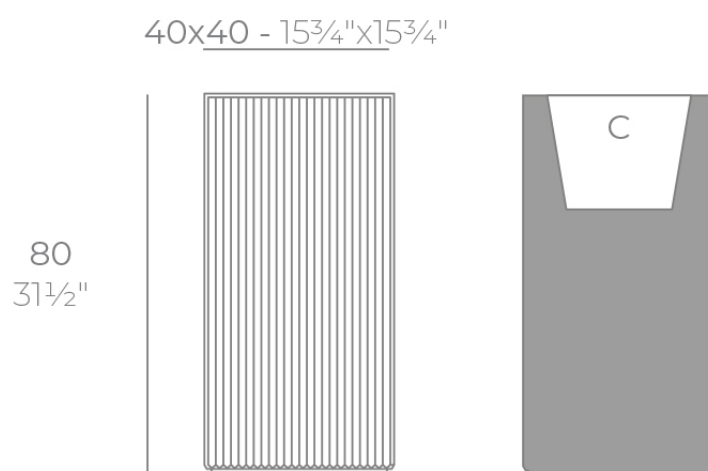

Info

Description

Weight: 13 Kg

GATSBY Cubo Alto
GATSBY Hight Cube
ref. 54428
C= 32x32x32 12¹/₂"x12¹/₂"x12¹/₂"
23 L
6Gal

Finishes

acabados

BASIC

Ref. 54428A