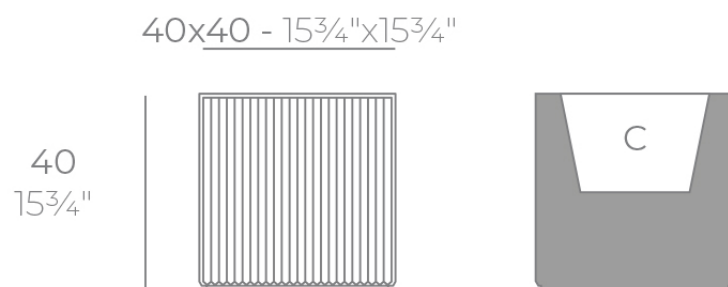

Info

Description

Weight: 5 Kg

GATSBY Cubo
GATSBY Cube
ref. 54427
C= 32x32x23 12¹/₂"x12¹/₂"x9"
18 L
4³/₄Gal

Finishes

acabados

BASIC

Ref. 54427A