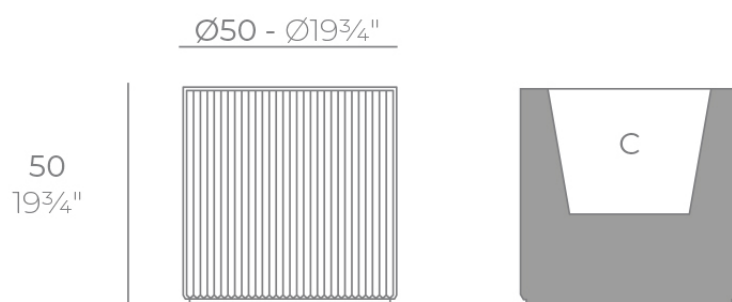

Info

Description

Weight: 6.5 Kg

GATSBY Cilindro
GATSBY Cylindre
ref. 54423
C= 41X41X29 16½"x16½"x11½"
30 L
8Gal

Finishes

acabados

BASIC

Ref. 54423A