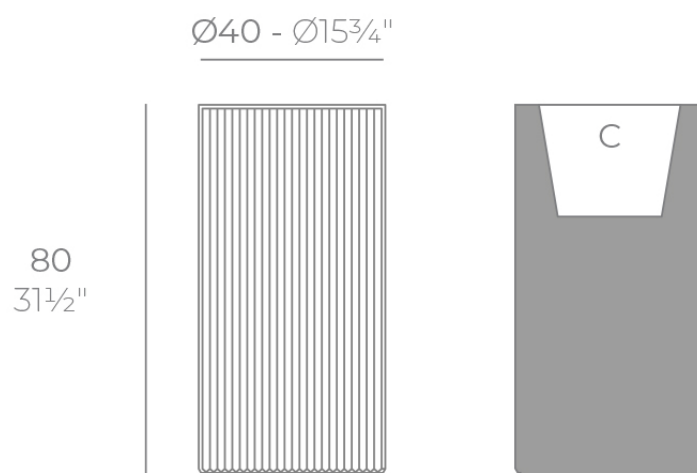

Info

Description

Weight: 7 Kg

GATSBY Cilindro Alto
GATSBY Hight Cylindre
ref. 54422
C= 32x32x28 12¹/₂"x12¹/₂"x11"
20 L
5¹/₂Gal

Finishes

acabados

BASIC

Ref. 54422A