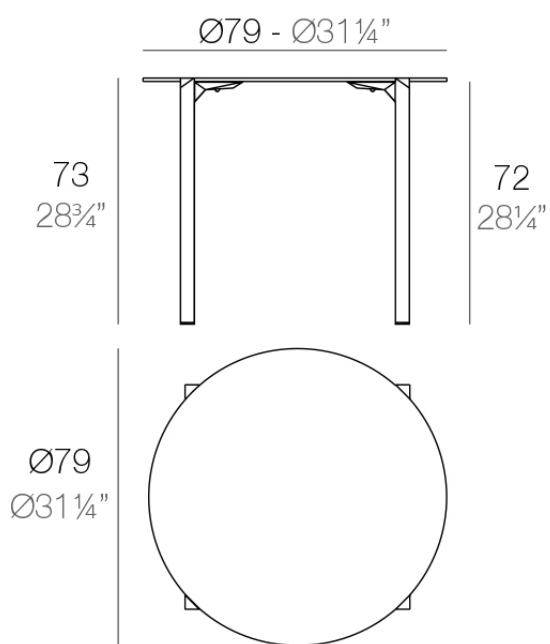

Info

Description

Weight: 9.7 Kg

QUARTZ Mesa $\text{Ø}79$
QUARTZ Table $\text{Ø}31\frac{1}{4}"$

Finishes

acabados

BASIC PP
Ref. 54218

white

ecru

black

Disponibile en varios colores

tableros

Solid Core
Ref. VVAR02458

ecru stone

tortora stone

black stone

garnet

brown

green

blue

anthracite

HPL

Ref. VVAR02458

white(black edge)

ecru(black edge)

black(black edge)

HPL black edge

Solid Core wood

Ref. VVAR02458

oak1

oak2