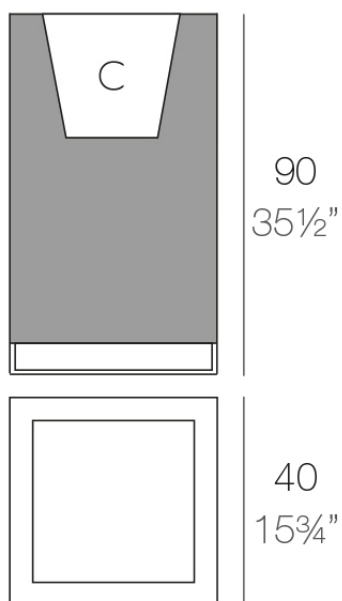

Info

Descripción

Macetero fabricado con resina de polietileno mediante moldeo rotacional con doble pared. 100% Reciclable. Apto para exterior e interior. Disponible en varios acabados.

Peso: 13 Kg

40 - 15³/₄"

VELA Cubo Alto 40
VELA High Cube 40

C = 24 L
C = 6¹/₂ gal