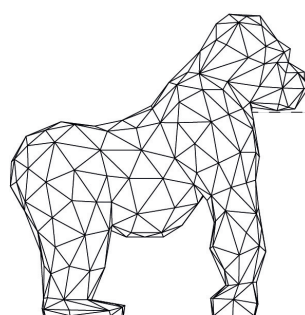

Info

Description

Weight: 33.27 Kg

102 - 40 1/8"

155
61"

106
41 3/4"

154 - 60 3/8"

Origami. Saru
Origami. Saru
44231