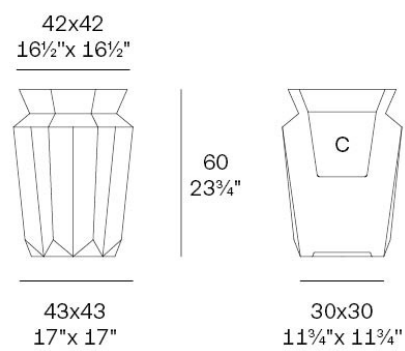

Info

Description

Weight: 7 Kg

Origami. Hasu Planter 60
Origami. Hasu Macetero 60
C = 31x31x31,5 - 12"x12"x12 3/8"
13 L - 3 2/3 Gal
44218

Finishes

acabados

BASIC

Ref. 44218A