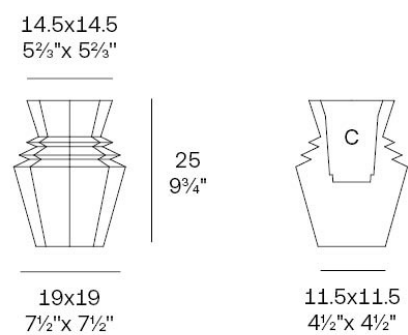

Info

Description

Weight: 1.07 Kg

Origami. Hinoki Planter 25
Origami. Hinoki Macetero 25
C = 14x14x15 - 5 1/2"x5 1/2"x6"
0.8 L - 1/3 Gal
44214

Finishes

acabados

BASIC

Ref. 44214A