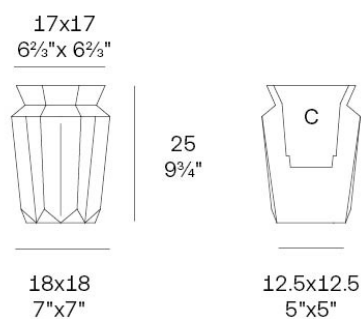

Info

Description

Weight: 1.16 Kg

Origami. Hasu Planter 25
Origami. Hasu Macetero 25
C = 11x11x15 - 4 1/3"x4 1/3"x6"
1.1 L - 1/3 Gal
44213

Finishes

acabados

BASIC

Ref. 44213A