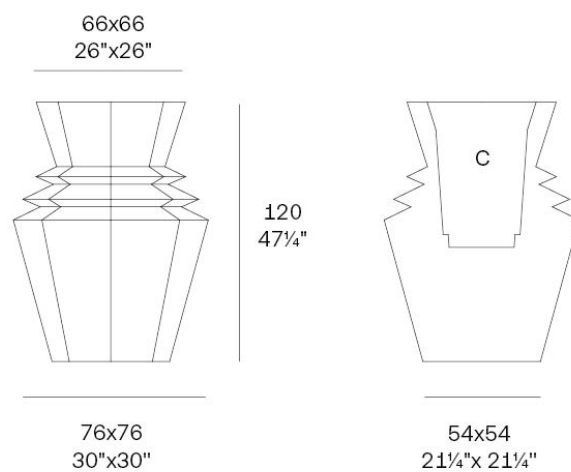

Info

Description

Weight: 20.59 Kg

Origami. Hinoki Planter 120
Origami. Hinoki Macetero 120
C = 67x67x63 - 26 1/3"x26 1/3"x24 1/6"
105 L - 27 3/8 Gal
44209

Finishes

acabados

BASIC

Ref. 44209A