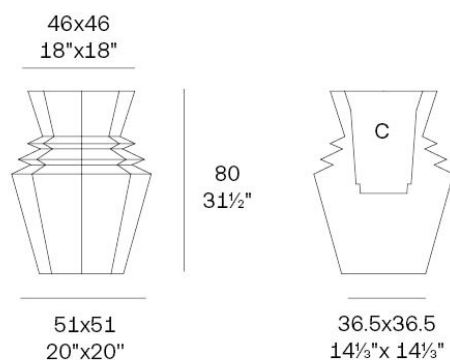

Info

Description

Weight: 10.27 Kg

Origami. Hinoki Planter 80
Origami. Hinoki Macetero 80
C = 44x44x48 - 17⅓"x17⅓"x19"
26 L - 6 ¾ Gal
44208

Finishes

acabados

BASIC

Ref. 44208A