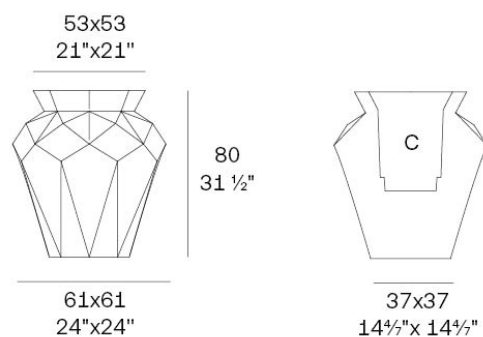

Info

Description

Weight: 10 Kg

Origami. Hanami Planter 80
Origami. Hanami Macetero 80
C = 40x40x48 15 3/4"x15 3/4"x19"
21 L - 5 2/3 Gal
44200

Finishes

acabados

BASIC

Ref. 44200A