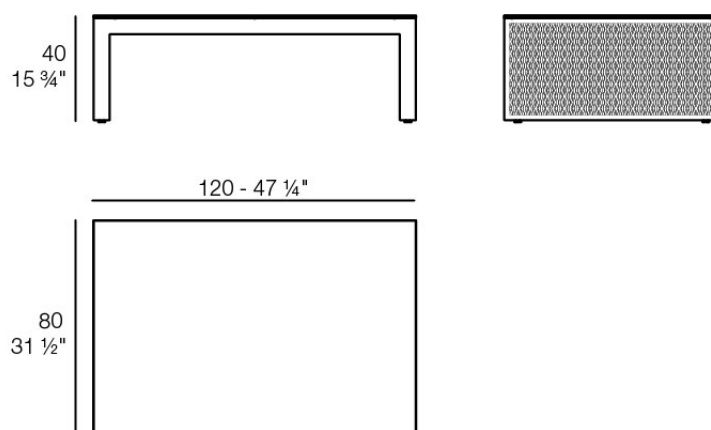

The factory coffee table 120x80x40

by Ramón Esteve

Vondom's The Factory collection, designed by Ramón Esteve, is inspired by the cast-iron architecture of New York. This collection combines an industrial aesthetic with modern comfort, offering a selection of furniture that brings character and sophistication to any outdoor space.

Info

Description

Composing of an aluminum profile and deployed mesh, all materials and components are resistant to extreme weather conditions. Available in different finishes.

Weight: 11.26 Kg

THE FACTORY Mesa Baja 120x80
THE FACTORY Low Table 47 1/4 x 31 1/2