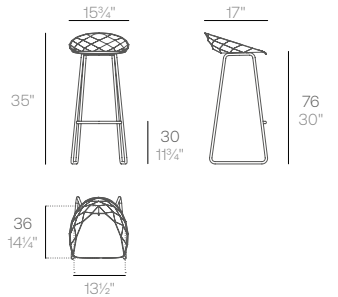

Basic. Básico.

235€
47071

2 uds. 9,1 kg 0,29 m³
2 uds. 20 lb 10,3 ft³

Basic	Self-Watering	Lacquered	LED White	LED RGBW Cable	LED RGBW Battery	LED RGBW Cable	LED RGBW DMX* Battery