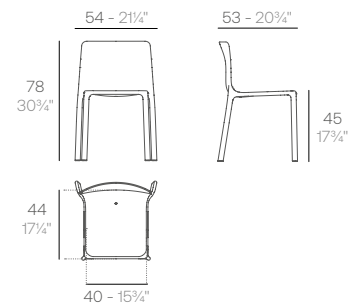

CHAIR WITH ARMS
SILLA CON BRAZOS

Basic. Básico.

95€
64017

- WHITE
- ECRU
- TORTORA
- BLACK
- PICKLE
- GRAY

4 uds. 22,3 kg 0,39 m³

4 uds. 49,2 lb 13,9 ft³

Basic	Lacquered	LED			LED RGBW		LED RGBW DMX*		FABRICS	
		White	Cable	Battery	Cable	Battery	Group 1A,B	Group 1C		