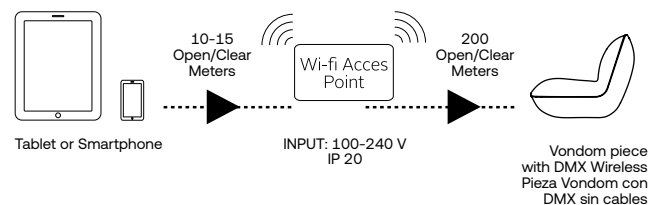

DMX IS FUN!

DMX Wireless Home Wifi Pack

Vondom DMX Wireless Home Wi-Fi Pack is a Wi-Fi access point to control all LED RGBW VONDOM items with your IOS or Android devices.

1* DMX Wireless Standard Configuration
Preset three separate Family products: PLANTERS, LAMPS & FURNITURE.

2* DMX Wireless Customized Configuration
You can send us your customized requirements in order to control individually each item/group and we will set it up. (Max. 8 rooms).