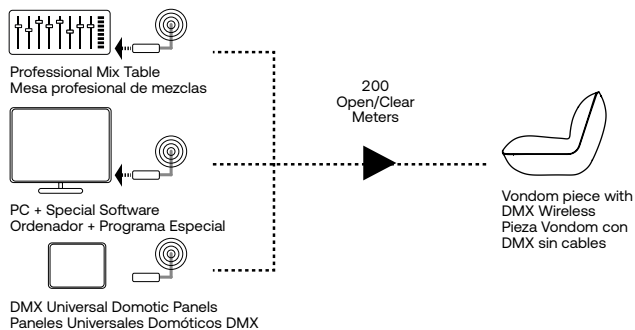

1* DMX Wireless Standard Configuration
Preset three separate Family products: POTS, LAMPS & FURNITURE.

2* DMX Wireless Customized Configuration
You can send us your customized special environment that you want to control independently and we will set it up.