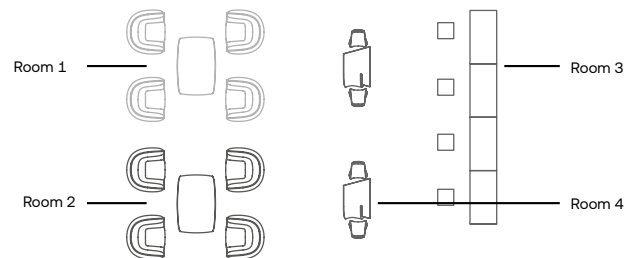

2* Example of DMX Wireless Home Customized Configuration

Remote Control Instructions

- Repeat last order (Re-send order)
- ON / OFF
- A/B/C Groups (A = Furniture and furnishings / B = Planters & Pots / C = Lamps) can be customized, 3 maximum items.
- ABC Controls all groups simultaneously
- Automatic color change
- Memory Button (for programming custom colors) (consult "advanced functions")
- Programmed colors
- Warm White 2700K / Natural White 4000k / Cool White 6500k
- +/- More / less (speed or intensity)

- Remote Control Battery: CR2032
- RF Controller: 433 Mhz / 10-15 meters (30-45 feet) range
- IP20 / indoor use only.