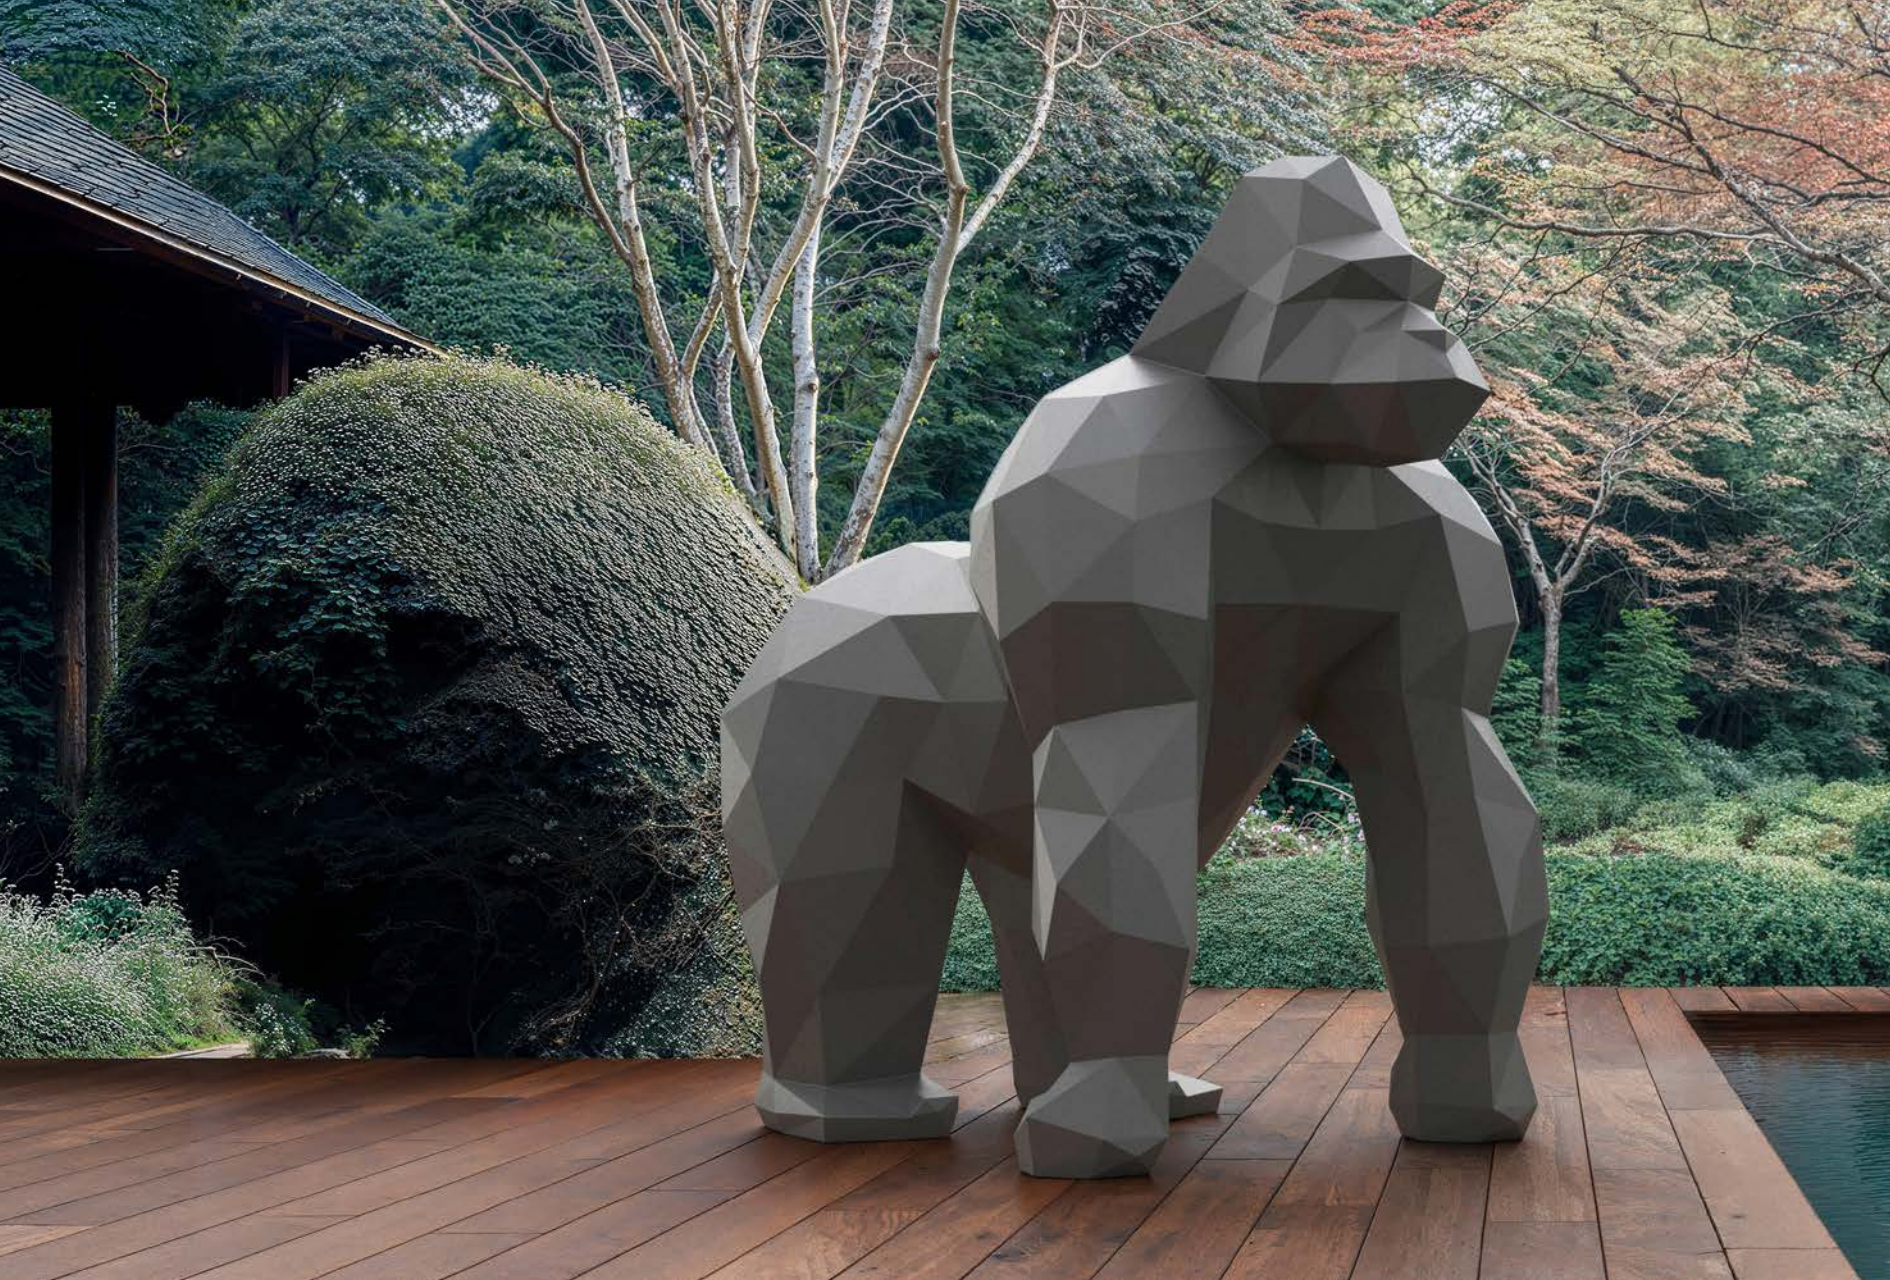

LED	LED RGBW		LED RGBW DMX*	
Basic	Lacquered	White	Cable	Battery	Cable	Battery

ORIGAMI Saru. Object.

155x102x156 cm
1ud. 33,3kg 0 m²
61 1/4"x40 1/4"x61 1/2"
1ud. 73,3lb 0 ft²

1.350€
44231

3.650€
44231F

1.590€
44231W

1.685€
44231L

1.765€
44231Y

1.735€
44231D

1.795€
44231DY