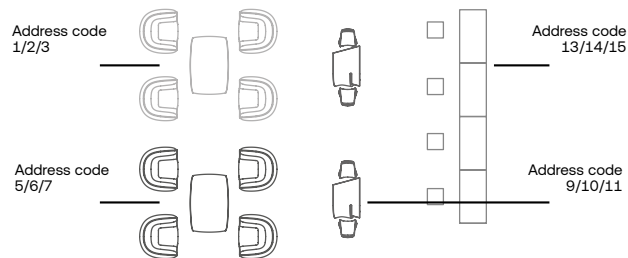

2* Example of DMX Wireless Professional Customized Configuration