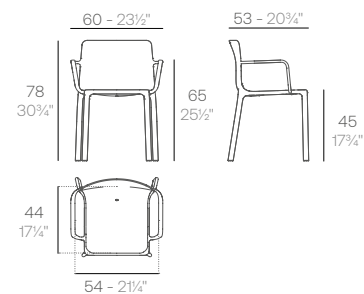

CHAIR WITH ARMS
SILLA CON BRAZOS

Basic. Básico.

95€
64017

- WHITE
- ECRU
- TORTORA
- BLACK
- PICKLE
- GRAY

4 uds. 22,3 kg 0,39 m³

4 uds. 49,2 lb 13,9 ft³

Basic	Lacquered	LED			LED RGBW		LED RGBW DMX*		FABRICS	
		White	Cable	Battery	Cable	Battery	Group 1A,B	Group 1C		