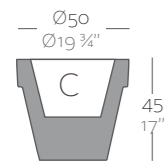

MACETA

Description Descripción

Pot made in resin of polyethylene by rotational moulding with double wall. 100% Recyclable. Item suitable for indoor and outdoor use. Available with different finishes.

Fabricado en resina de polietileno mediante moldeo rotacional con doble pared. 100% Reciclable. Apto para exterior e interior. Disponible en varios acabados.

Include Incluye

Self watering system (except Basic). Finished RGB LED: Colour changes by remote control.

Sistema de autoriego (excepto Basic). Acabado LED RGB: Mando a distancia para cambio de color de la luz.

Options Opciones

Finished Light: Possibility of transparent cable and switch only for indoor.

Acabado Luz: Posibilidad de cable transparente e interruptor solo para interior.

Dimensions Dimensiones

XX XX" : cm in

Maceta Ø19 3/4"
Maceta Ø50