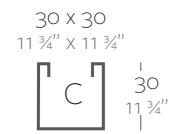

_SIMPLE
Maceta con pared simple, acabado mate.

_LACQUERED SIMPLE
Pot with simple wall, lacquered finishing.

_SIMPLE LACADAS
Maceta con pared simple, acabado lacado.

Dimensions Dimensiones

XX XX' : cm in

Cube 11 3/4"
Cubo 30 cm