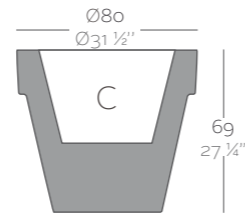

Maceta Ø19 3/4"
Maceta Ø50

Maceta Ø23 1/2"
Maceta Ø60

Maceta Ø21 1/2"
Maceta Ø80

Maceta Ø31 1/2"
Maceta Ø120

Maceta Ø31 1/2"
Maceta Ø160

Maceta Ø78 3/4"
Maceta Ø200

Finishes Acabados

Planter made out of polyethylene resin with double wall. Item suitable for indoor and outdoor use.