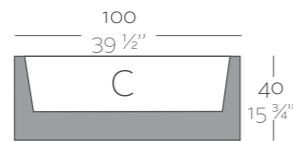

Dimensions Dimensiones

XX XX" : cm in

Jardinera 80 x 30
Jardiniere 31 1/2" x 11 3/4"

Jardinera 100 x 40
Jardiniere 39 1/2" x 15 3/4"

Jardinera 120 x 50
Jardiniere 47 1/2" x 19 3/4"

	L Gal	C (d x h) cm in	Self-Watering Autoriego	Basic	Lacquered Lacado	Light Luz	Led RGB	Led DMX	Led Battery
Jardinera 80 x 30 x 30 Jardiniere 31 1/2" x 11 3/4" x 11 3/4"	10 2 1/2	73 x 23 x 20 28 3/4" x 9" x 7 3/4"	41630R ^b	41630A	41630F ^b	41630W ^b	41630L ^b	41630D	41630Y
Jardinera 100 x 40 x 40 Jardiniere 39 1/2" x 15 3/4" x 15 3/4"	24 6 1/2	91 x 31 x 31 35 3/4" x 12 1/2" x 12 1/2"	41140R ^b	41640A	41640F ^b	41640W ^b	41640L ^b	41640D	41640Y
Jardinera 120 x 50 x 50 Jardiniere 47 1/2" x 19 3/4" x 19 3/4"	40 10 1/2	108 x 38 x 38 42 1/2" x 15" x 15"	41150R ^b	41650A	41650F ^b	41650W ^b	41650L ^b	41650D	41650Y