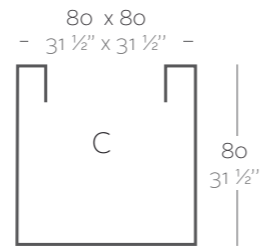

Cube 31 1/2"
Cubo 80 cm

	L Gal	C (d x h) cm in	Simple	Lac. SimpleS
Cubo 30 x 30 x 30 cm Cube 11 3/4" x 11 3/4" x 11 3/4"	26 7	24 x 30 9 1/2" x 11 3/4"	41330	41330F
Cubo 40 x 40 x 40 cm Cube 15 1/2" x 15 1/2" x 15 1/2"	62 16 1/2	32 x 40 12 1/2" x 15 3/4"	41340	41340F
Cubo 50 x 50 x 50 cm Cube 19 3/4" x 19 3/4" x 19 3/4"	125 33	40 x 50 15 3/4" x 19 3/4"	41350	41350F
Cubo 60 x 60 x 60 cm Cube 23 1/2" x 23 1/2" x 23 1/2"	212 56	48 x 60 18" x 32 1/2"	41360	41360F
Cubo 80 x 80 x 80 cm Cube 31 1/2" x 31 1/2" x 31 1/2"	510 134	64 x 80 25 1/2" x 31 1/2"	41380	41380F