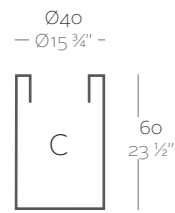

Dimensions Dimensiones

XX XX" : cm in

High Cylinder Ø15 3/4" x 23 1/2"
Cilindro Alto Ø40 x 60 cm

High Cylinder Ø15 3/4" x 31 1/2"
Cilindro Alto Ø40 x 80 cm

High Cylinder Ø19 3/4" x 29 1/2"
Cilindro Alto Ø50 cm