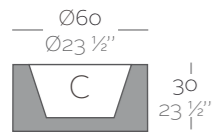

LAND

Description Descripción

Pot made in resin of polyethylene by rotational moulding with double wall. 100% Recyclable. Item suitable for indoor and outdoor use. Available with different finishes.

Fabricado en resina de polietileno mediante moldeo rotacional con doble pared. 100% Reciclable. Apto para exterior e interior. Disponible en varios acabados.

Include Incluye

Self watering system (except Basic). Finished RGB LED: Colour changes by remote control.

Sistema de autoriego (excepto Basic). Acabado LED RGB: Mando a distancia para cambio de color de la luz.

Options Opciones

Finished Light: Possibility of transparent cable and switch only for indoor.

Acabado Luz: Posibilidad de cable transparente e interruptor solo para interior.

Dimensions Dimensiones

XX XX" : cm in

Cylinder Ø23 1/2"
Cilindro Ø60