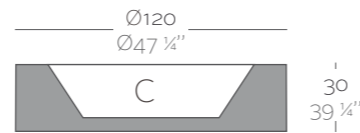

Cylinder Ø47 1/4"
Cilindro Ø120

	L Gal	C (d x h) cm in	Self-Watering Autoriego	Basic	Lacquered Lacado	Light Luz	Led RGB	Led DMX	Led Battery
Land 60 x 60 x 30 23 1/2" x 23 1/2" x 11 3/4"	30 8	Ø46 x 24 Ø18" x 9 1/2"	43960R^b	43960A	43960F^b	43960W^{bi}	43960L^{bi}	43960D	43960Y
Land 80 x 80 x 30 31 1/2" x 31 1/2" x 11 3/4"	70 18 1/4	Ø61 x 24 Ø24" x 9 1/2"	43980R^b	43980A	43980F^b	43980W^{bi}	43980L^{bi}	43980D	43980Y
Land 120 x 120 x 30 47 1/4" x 47 1/4" x 11 3/4"	160 42 1/4	Ø91 x 24 Ø35 3/4" x 9 1/2"	43912R^b	43912A	43912F^b	43912W^{bi}	43912L^{bi}	43912D	43912Y