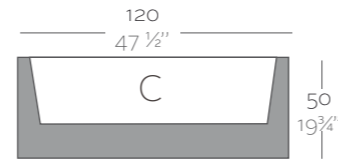

Dimensions Dimensiones

XX XX" : cm in

Jardinera 80 x 30
Jardiniere 31 1/2" x 11 3/4"

Jardinera 100 x 40
Jardiniere 39 1/2" x 15 3/4"

Jardinera 120 x 50
Jardiniere 47 1/2" x 19 3/4"

	L Gal	C (d x h) cm in	Self-Watering Autoriego	Basic	Lacquered Lacado	Light Luz	Led RGB	Led DMX	Led Battery
Jardinera 80 x 30 x 30 Jardiniere 31 1/2" x 11 3/4" x 11 3/4"	10 2 1/2	73 x 23 x 20 28 3/4" x 9" x 7 3/4"	41630R ^b	41630A	41630F ^b	41630W ^b	41630L ^b	41630D	41630Y
Jardinera 100 x 40 x 40 Jardiniere 39 1/2" x 15 3/4" x 15 3/4"	24 6 1/2	91 x 31 x 31 35 3/4" x 12 1/2" x 12 1/2"	41140R ^b	41640A	41640F ^b	41640W ^b	41640L ^b	41640D	41640Y
Jardinera 120 x 50 x 50 Jardiniere 47 1/2" x 19 3/4" x 19 3/4"	40 10 1/2	108 x 38 x 38 42 1/2" x 15" x 15"	41150R ^b	41650A	41650F ^b	41650W ^b	41650L ^b	41650D	41650Y