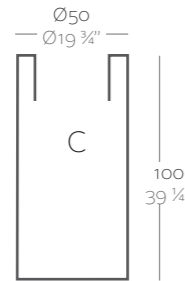

Dimensions Dimensiones

XX XX" : cm in

High Cylinder Ø15 3/4" x 23 1/2"
Cilindro Alto Ø40 x 60 cm

High Cylinder Ø15 3/4" x 31 1/2"
Cilindro Alto Ø40 x 80 cm

High Cylinder Ø19 3/4" x 29 1/2"
Cilindro Alto Ø50 cm