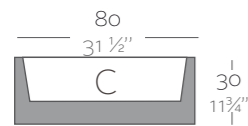

Dimensions Dimensiones

XX XX" : cm in

Jardinera 80 x 30
Jardiniere 31 1/2" x 11 3/4"

Jardinera 100 x 40
Jardiniere 39 1/2" x 15 3/4"

Jardinera 120 x 50
Jardiniere 47 1/2" x 19 3/4"

	L Gal	C (d x h) cm in	Self-Watering Autoriego	Basic	Lacquered Lacado	Light Luz	Led RGB	Led DMX	Led Battery
Jardinera 80 x 30 x 30 Jardiniere 31 1/2" x 11 3/4" x 11 3/4"	10 2 1/2	73 x 23 x 20 28 3/4" x 9" x 7 3/4"	41630R ^b	41630A	41630F ^b	41630W ^b	41630L ^b	41630D	41630Y
Jardinera 100 x 40 x 40 Jardiniere 39 1/2" x 15 3/4" x 15 3/4"	24 6 1/2	91 x 31 x 31 35 3/4" x 12 1/2" x 12 1/2"	41140R ^b	41640A	41640F ^b	41640W ^b	41640L ^b	41640D	41640Y
Jardinera 120 x 50 x 50 Jardiniere 47 1/2" x 19 3/4" x 19 3/4"	40 10 1/2	108 x 38 x 38 42 1/2" x 15" x 15"	41150R ^b	41650A	41650F ^b	41650W ^b	41650L ^b	41650D	41650Y