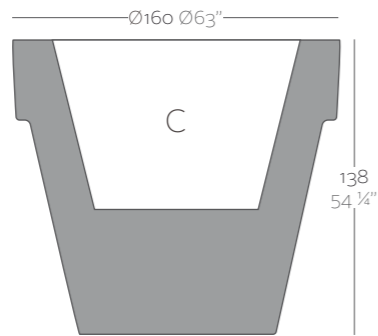

Dimensions Dimensiones

XX XX' : cm in

	L Gal	C (d x h) cm in	Simple	Lacquered Simple
Centro Ø50 x 15 cm Centre Ø19 3/4" x 6"	18 4 3/4	Ø38 x 15 Ø15" x 6 1/4"	40850	40850F
Centro Ø60 x 18 cm Centre Ø23 1/2" x 7"	30 8	Ø46 x 18 Ø18" x 7"	40860	40860F
Centro Ø80 x 24 cm Centre Ø31 1/2" x 9 1/2"	70 18	Ø61 x 24 Ø24" x 9 1/2"	40880	40880F
Centro Ø120 x 36 cm Centre Ø47 1/4" x 14 1/4"	230 60 3/4	Ø91 x 36 Ø35 1/4" x 14 1/4"	40812	40812F

Maceta Ø19 3/4"
Maceta Ø50

Maceta Ø23 1/2"
Maceta Ø60

Maceta Ø21 1/2"
Maceta Ø80

Maceta Ø31 1/2"
Maceta Ø120

Maceta Ø31 1/2"
Maceta Ø160

Maceta Ø78 3/4"
Maceta Ø200

Finishes Acabados

Planter made out of polyethylene resin with double wall. Item suitable for indoor and outdoor use.