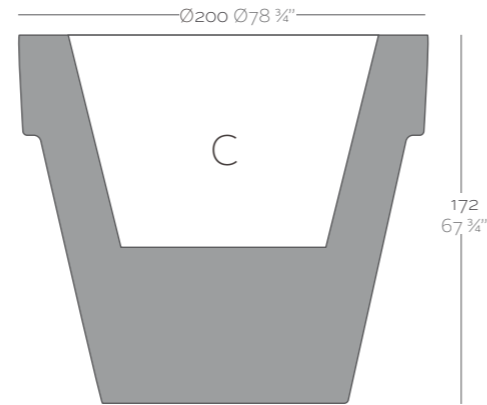

Maceta Ø19 3/4"
Maceta Ø50

Maceta Ø23 1/2"
Maceta Ø60

Maceta Ø21 1/2"
Maceta Ø80

Maceta Ø31 1/2"
Maceta Ø120

Maceta Ø31 1/2"
Maceta Ø160

Maceta Ø78 3/4"
Maceta Ø200

Finishes Acabados

Planter made out of polyethylene resin with double wall. Item suitable for indoor and outdoor use.