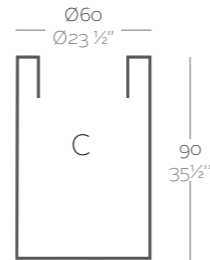

High Cylinder Ø23 1/2" x 35 1/2"
Cilindro Alto Ø60 x 90 cm

	L Gal	C (d x h) cm in	Simple	Lac. Simple
Cilindro Ø40 x 60 cm High Cylinder Ø15 3/4" x 23 1/2"	75 19 3/4	Ø33 x 60 Ø13" x 23 1/2"	40440	40440F
Cilindro Ø40 x 80 cm High Cylinder Ø15 3/4" x 31 1/2"	100 26 1/2	Ø30 x 80 Ø11 3/4" x 31 1/2"	40441	40441F
Cilindro Ø50 x 75 cm High Cylinder Ø19 3/4" x 29 1/2"	150 39 3/4	Ø43 x 75 Ø17" x 29 1/2"	40450	40450F
Cilindro Ø50 x 100 cm High Cylinder Ø19 3/4" x 39 1/4"	195 51 1/2	Ø38 x 100 Ø15" x 39 1/4"	40451	40451F
Cilindro Ø60 x 90 cm High Cylinder Ø23 1/2" x 35 1/2"	255 67 1/4	Ø51 x 90 Ø20" x 35 1/2"	40460	40460F