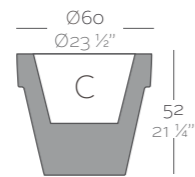

Maceta Ø19 3/4"
Maceta Ø50

Maceta Ø23 1/2"
Maceta Ø60

Maceta Ø21 1/2"
Maceta Ø80

Maceta Ø31 1/2"
Maceta Ø120

Maceta Ø31 1/2"
Maceta Ø160

Maceta Ø78 3/4"
Maceta Ø200

Finishes Acabados

Planter made out of polyethylene resin with double wall. Item suitable for indoor and outdoor use.