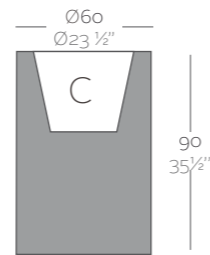

Dimensions Dimensiones

XX XX" : cm in

High Cylinder Ø15 3/4" Cilindro Alto Ø40

High Cylinder Ø23 1/2" Cilindro Ø60

High Cylinder Ø21 1/2" Cilindro Ø80

	L Gal	C (d x h) cm in	Self-Watering Autoriego	Basic	Lacquered Lacado	Light Luz	Led RGB	Led DMX	Led Battery
Cilindro Ø40 x 80 High Cylinder Ø15 3/4" x 16"	17 4 1/2	Ø30 x 32 Ø11 3/4" x 12 1/2"	40441R ^b	40441A	40441F ^b	40441W ^{bi}	40441L ^{bi}	40441D	40441Y
Cilindro Ø50 x 100 High Cylinder Ø19 3/4" x 39 1/4"	31 8	Ø38 x 39 Ø15" x 20 1/2"	40451R ^b	40451A	40451F ^b	40451W ^{bi}	40451L ^{bi}	40451D	40451Y
Cilindro Ø60 x 120 High Cylinder Ø23 1/2" x 47 1/4"	60 15 3/4	Ø46 x 46 Ø18" x 18"	40460R ^b	40460A	40460F ^b	40460W ^{bi}	40460L ^{bi}	40460D	40460Y