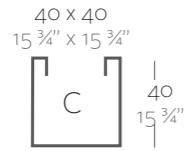

_SIMPLE
Maceta con pared simple, acabado mate.

_LACQUERED SIMPLE
Pot with simple wall, lacquered finishing.

_SIMPLE LACADAS
Maceta con pared simple, acabado lacado.

Dimensions Dimensiones

XX XX' : cm in

Cube 11 3/4"
Cubo 30 cm