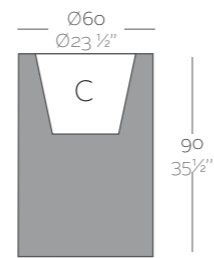

Dimensions Dimensiones

XX XX" : cm in

High Cube Ø15 3/4" Cubo Alto Ø40

High Cube Ø19 3/4" Cubo Alto Ø50

High Cube Ø21 1/2" Cubo Alto Ø60

	L Gal	C (d x h) cm in	Self-Watering Autoriego	Basic	Lacquered Lacado	Light Luz	Led RGB	Led DMX	Led Battery
Cubo Alto Ø40 x 80 High Cube Ø15 3/4" x 31 1/2"	24 6 1/2	Ø30 x 33 Ø11 3/4" x 13"	41441R ^b	41441A	41441F ^b	41441W ^{bi}	41441L ^{bi}	41441D	41441Y
Cubo Alto Ø50 x 100 High Cube Ø19 3/4" x 39 1/4"	47 12 1/2	Ø38 x 41 Ø15" x 16 1/4"	41451R ^b	41451A	41451F ^b	41451W ^{bi}	41451L ^{bi}	41451D	41451Y
Cubo Alto Ø60 x 120 High Cube Ø23 1/2" x 47 1/4"	72 19	Ø46 x 46 Ø18" x 18"	41460R ^b	41460A	41460F ^b	41460W ^{bi}	41460L ^{bi}	41460D	41460Y