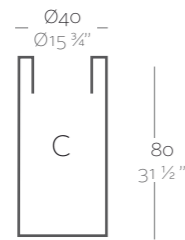

Dimensions Dimensiones

XX XX" : cm in

High Cylinder Ø15 3/4" x 23 1/2"
Cilindro Alto Ø40 x 60 cm

High Cylinder Ø15 3/4" x 31 1/2"
Cilindro Alto Ø40 x 80 cm

High Cylinder Ø19 3/4" x 29 1/2"
Cilindro Alto Ø50 cm