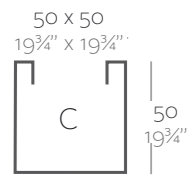

Cube 19 3/4"
Cubo 50 cm