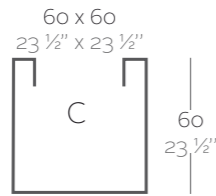

Cube 23 1/2"
Cubo 60 cm