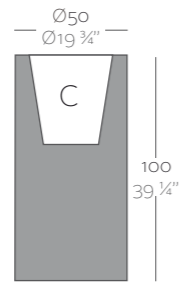

Dimensions Dimensiones

XX XX" : cm in

High Cube Ø15 3/4" Cubo Alto Ø40

High Cube Ø19 3/4" Cubo Alto Ø50

High Cube Ø21 1/2" Cubo Alto Ø60

	L Gal	C (d x h) cm in	Self-Watering Autoriego	Basic	Lacquered Lacado	Light Luz	Led RGB	Led DMX	Led Battery
Cubo Alto Ø40 x 80 High Cube Ø15 3/4" x 31 1/2"	24 6 1/2	Ø30 x 33 Ø11 3/4" x 13"	41441R ^b	41441A	41441F ^b	41441W ^{bi}	41441L ^{bi}	41441D	41441Y
Cubo Alto Ø50 x 100 High Cube Ø19 3/4" x 39 1/4"	47 12 1/2	Ø38 x 41 Ø15" x 16 1/4"	41451R ^b	41451A	41451F ^b	41451W ^{bi}	41451L ^{bi}	41451D	41451Y
Cubo Alto Ø60 x 120 High Cube Ø23 1/2" x 47 1/4"	72 19	Ø46 x 46 Ø18" x 18"	41460R ^b	41460A	41460F ^b	41460W ^{bi}	41460L ^{bi}	41460D	41460Y