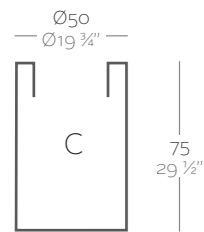

Dimensions Dimensiones

XX XX" : cm in

High Cylinder Ø15 3/4" x 23 1/2"
Cilindro Alto Ø40 x 60 cm

High Cylinder Ø15 3/4" x 31 1/2"
Cilindro Alto Ø40 x 80 cm

High Cylinder Ø19 3/4" x 29 1/2"
Cilindro Alto Ø50 cm