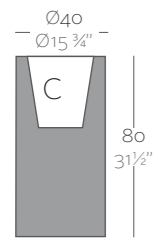

Dimensions Dimensiones

XX XX" : cm in

High Cube Ø15 3/4" Cubo Alto Ø40

High Cube Ø19 3/4" Cubo Alto Ø50

High Cube Ø21 1/2" Cubo Alto Ø60

	L Gal	C (d x h) cm in	Self-Watering Autoriego	Basic	Lacquered Lacado	Light Luz	Led RGB	Led DMX	Led Battery
Cubo Alto Ø40 x 80 High Cube Ø15 3/4" x 31 1/2"	24 6 1/2	Ø30 x 33 Ø11 3/4" x 13"	41441R ^b	41441A	41441F ^b	41441W ^{bi}	41441L ^{bi}	41441D	41441Y
Cubo Alto Ø50 x 100 High Cube Ø19 3/4" x 39 1/4"	47 12 1/2	Ø38 x 41 Ø15" x 16 1/4"	41451R ^b	41451A	41451F ^b	41451W ^{bi}	41451L ^{bi}	41451D	41451Y
Cubo Alto Ø60 x 120 High Cube Ø23 1/2" x 47 1/4"	72 19	Ø46 x 46 Ø18" x 18"	41460R ^b	41460A	41460F ^b	41460W ^{bi}	41460L ^{bi}	41460D	41460Y